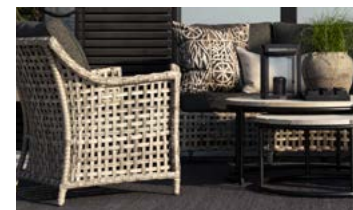

COVER FOR ARMCHAIR SMALL

Suitable for:

Malaga 12-202XX, Marbella 12-167XX.

w 72 x d 83 x h 64/80 cm

12-00004-PC