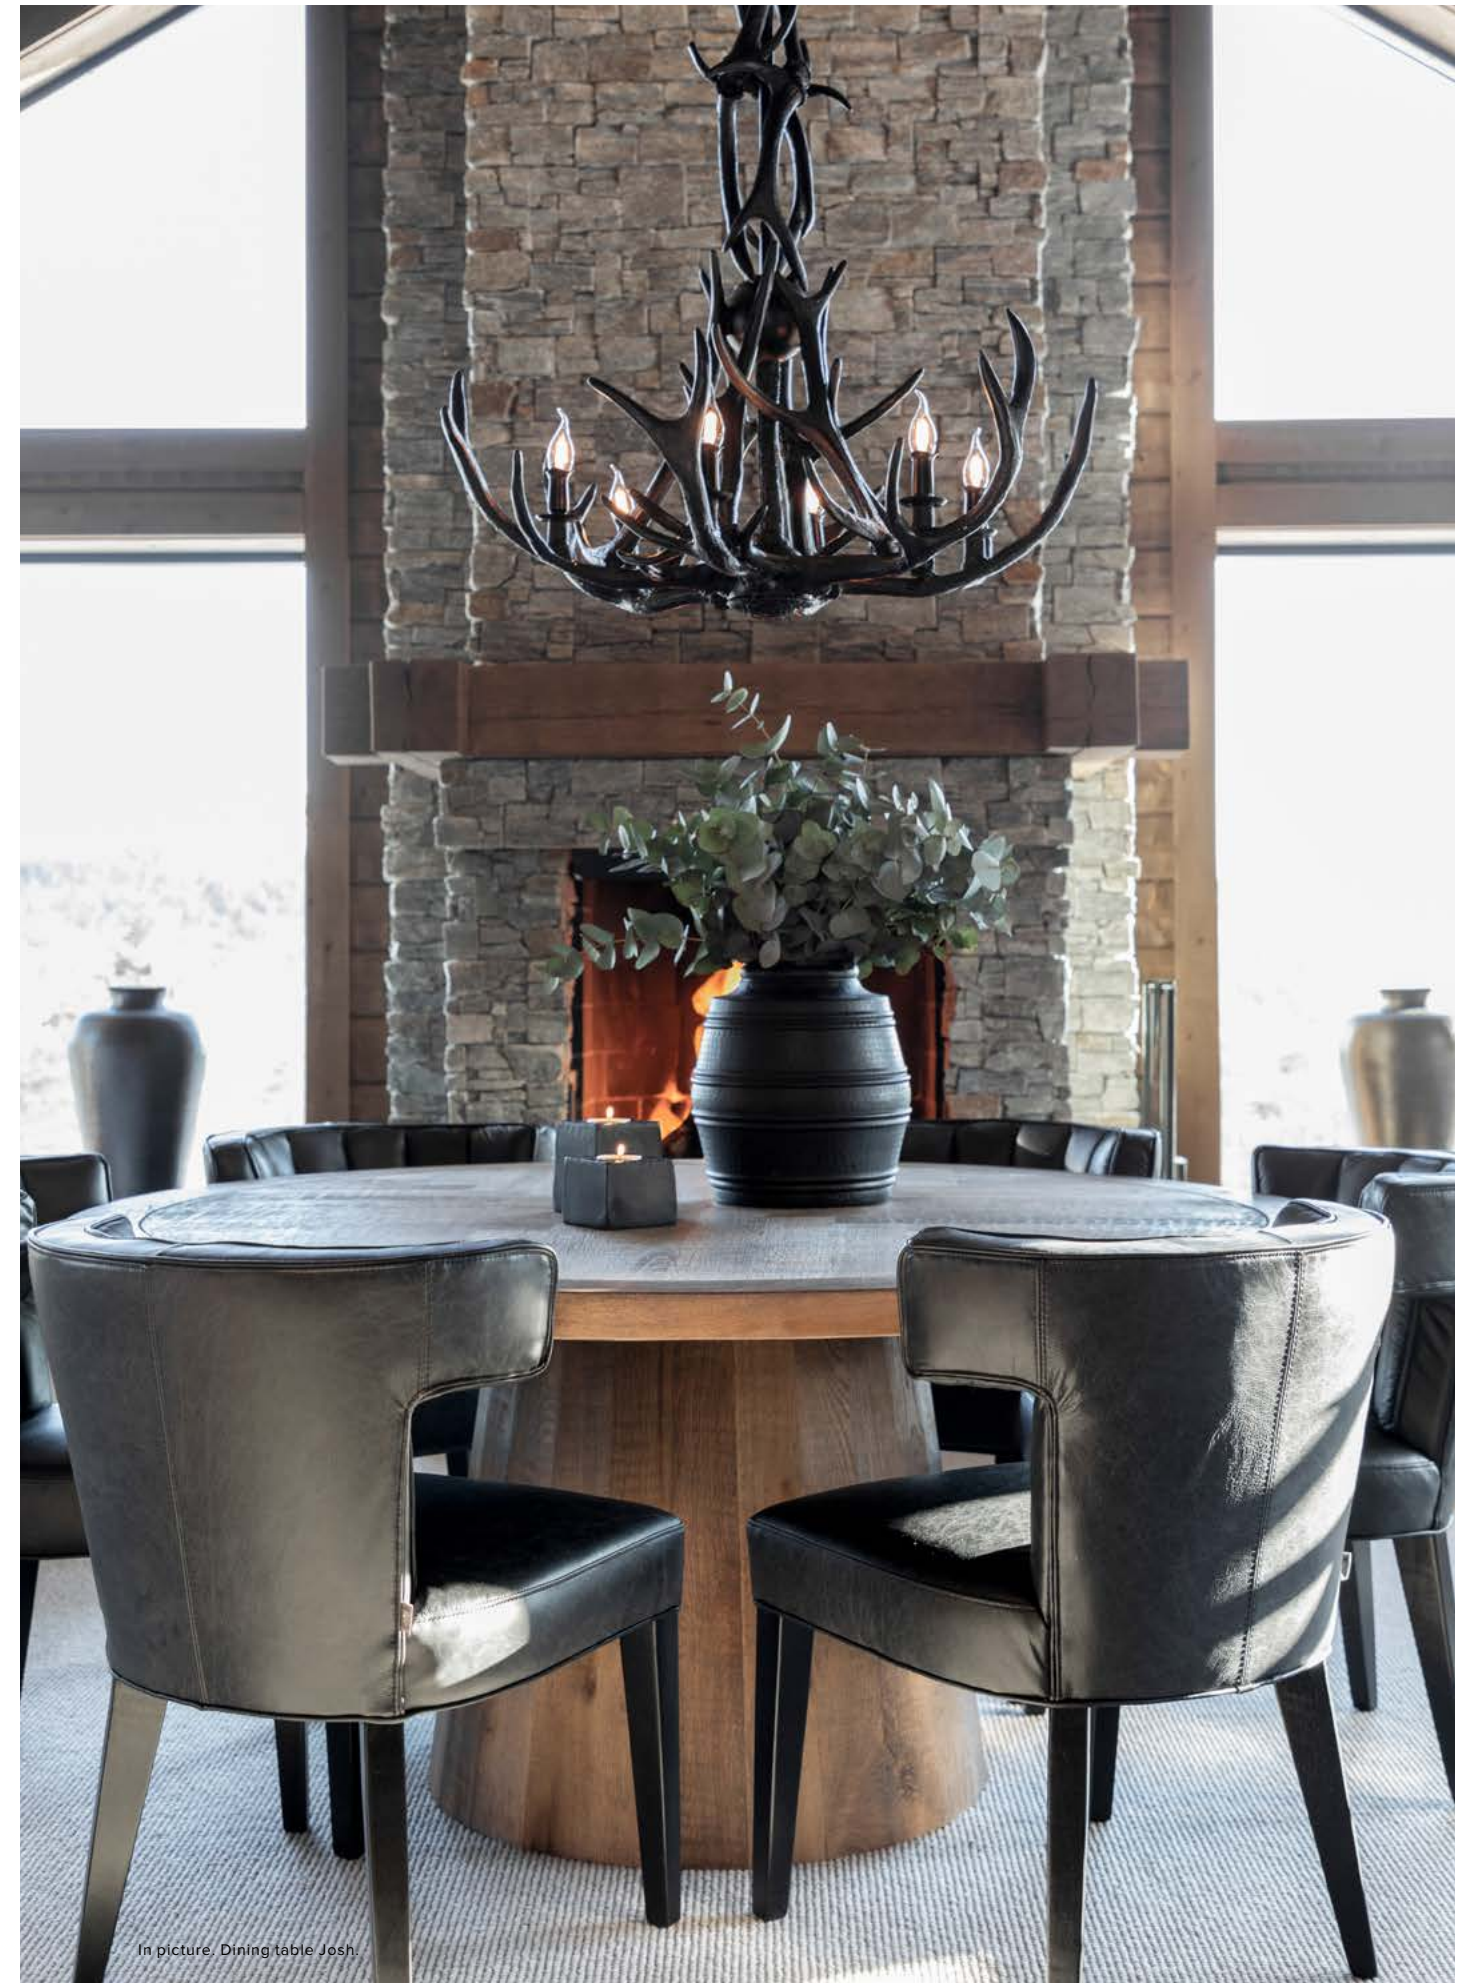

1 200 x w 90 x h 76 cm | **04-88615** [UPON request]
1 240 x w 90 x h 76 cm | **04-88215**

- Solid oak
- Treated with colored oil and wax
- Unassembled
- Available in more colors

JOSH

THE ROUND TABLE HAS HISTORICAL SIGNIFICANCE. IT MAKES PEOPLE TALK. JOSH IS GRAND AND HAS A DECORATIVE PARQUET TOP.