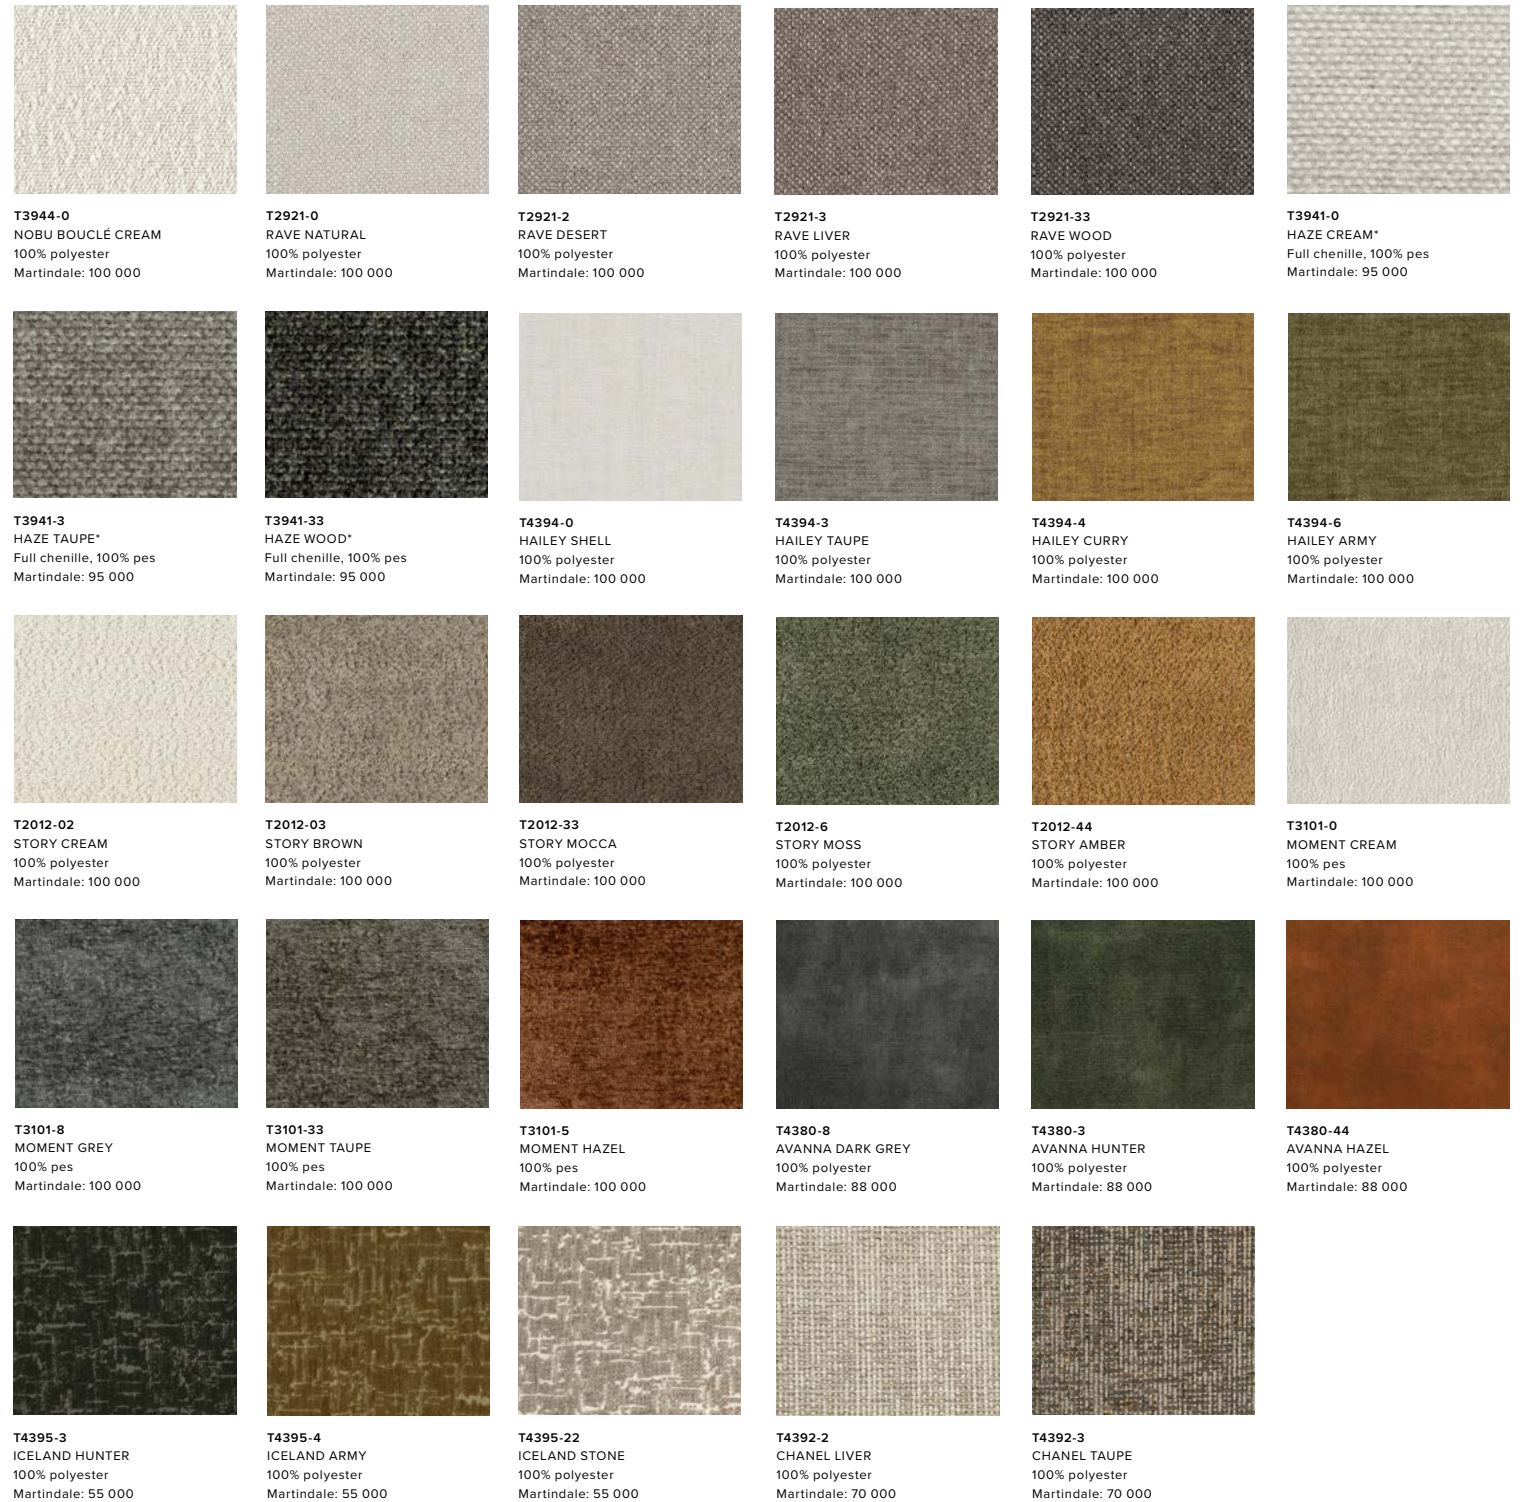

UPHOLSTERED
FABRIC COLLECTION

Choose between different qualities and several colors.

To order, choose your model ex **7625**, choose your fabric ex **T2921-3** > **7625-2921-3**.

[UPON ORDER] If the product is not in stock, the delivery time is about 6 weeks. *Haze may need special treatment, turn to page 350 to learn more.