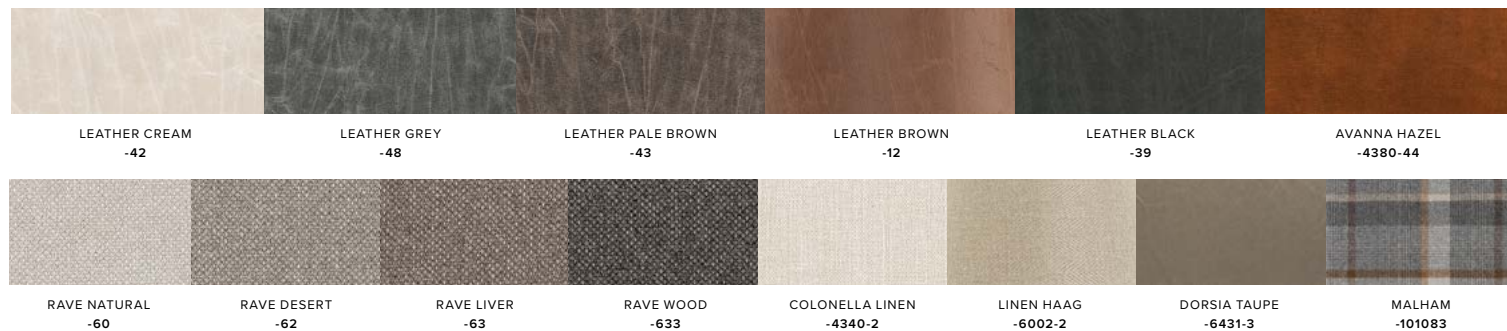

To order, choose your model, for ex **82-60010**, and then choose your fabric ex **-42 > 82-60010-42**.