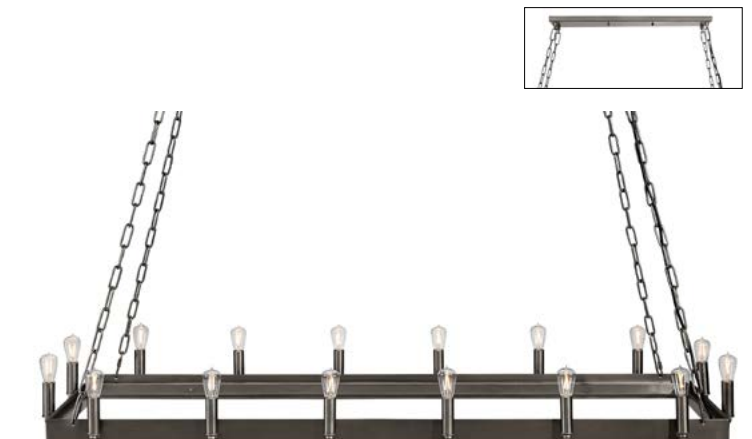

CROWN

Ceiling lamp. Antique iron.

w 148 x d 48 cm 14 kg | **82-50410** | 14 bulbs

- Metal
- Chain length 120 cm
- Additional chain 80 cm, 82-59999
- Wire length 220 cm
- E14, max 25 w. Not included
- Bulb 352-75