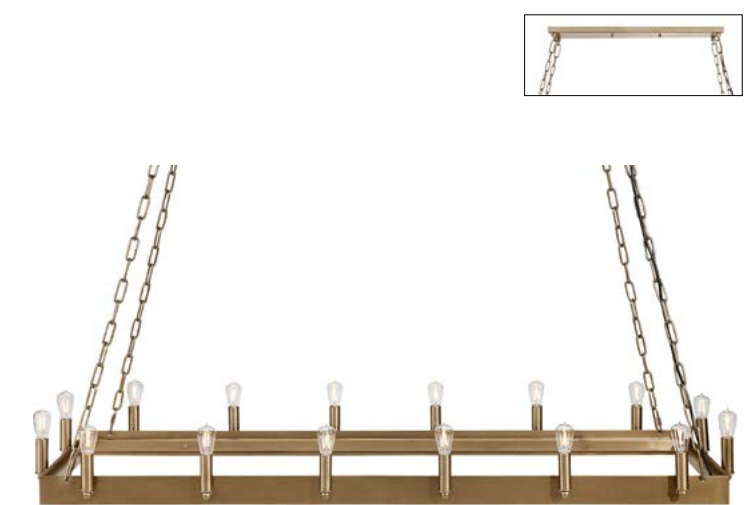

CROWN

Ceiling lamp. Old brass.

ø 105 cm 18 kg | **82-50140** | 20 bulbs
ø 165 cm 25 kg | **82-50240** | 30 bulbs

- Metal
- Chain length 140 cm + extra chain 80 cm included
- Additional chain 80 cm, 82-59992
- Wire length 220 cm
- E14, max 25 w. Not included
- Bulb 352-75