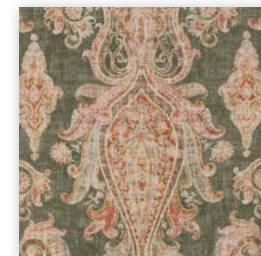

FAIR TRADE Bonsai
T5103-6
55% linen, 45% rayon