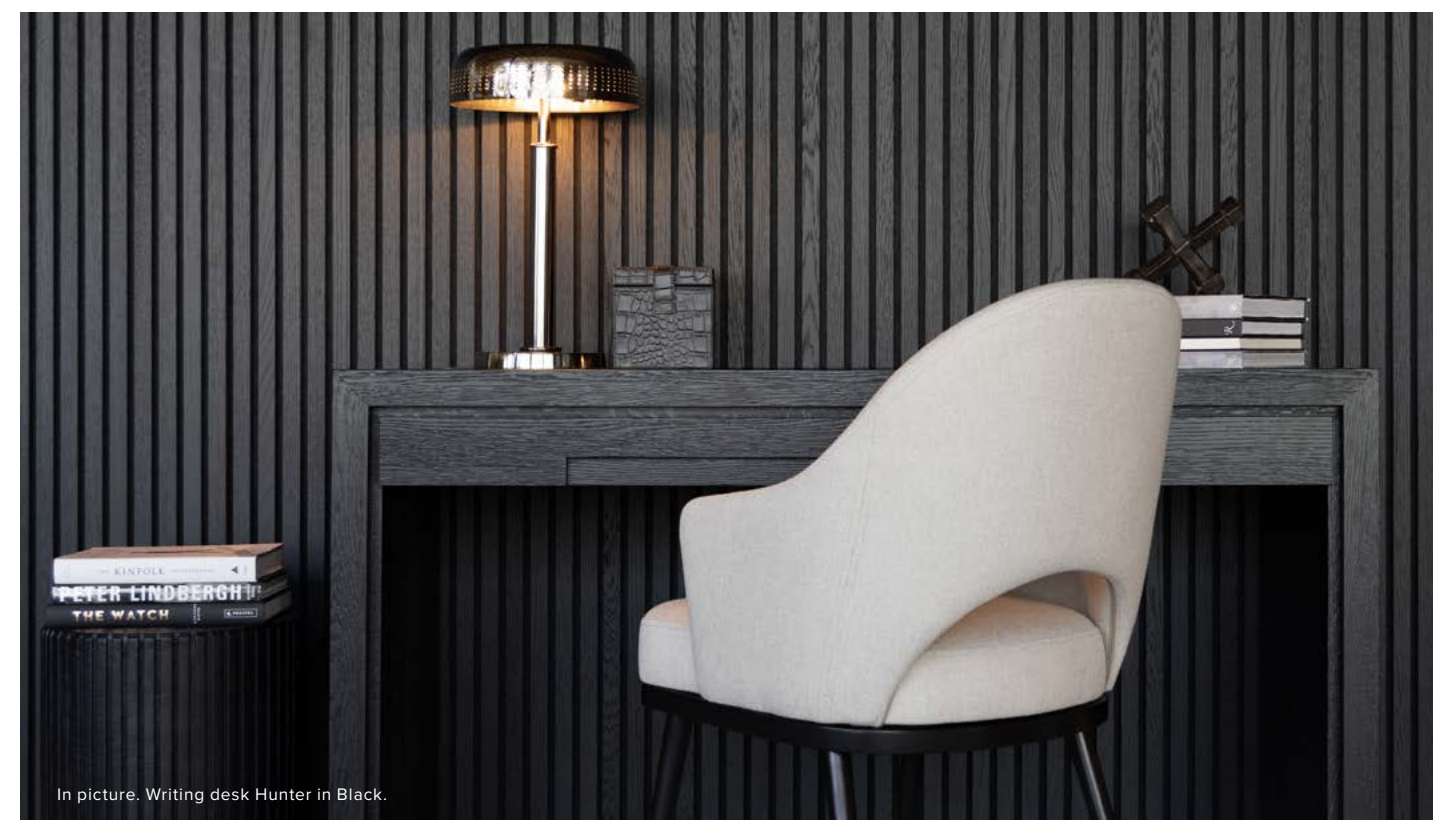

SELECTION OF
DRAWERS
& DESKS

The drawer gives you smart storage and the room character. With carefully selected decoration, your bureau becomes the room's eye catcher.

In picture. Writing desk Hunter in Black.

HUNTER

Writing desk. Antique grey.

w 145 x d 55 x h 79 cm | **06-86213**

- Oak veneer on MDF plate
- Painted and varnished
- 2 drawers
- Available in more colors

HUNTER

Writing desk. Black.

w 145 x d 55 x h 79 cm | **06-86219**

- Oak veneer on MDF plate
- Painted and varnished
- 2 drawers
- Available in more colors

HOME OFFICE

YOUR WORK SPACE SHOULD BE A PLACE FOR INSPIRATION. CHOOSE YOUR FAVOURITE DESK.

VERMONT

Writing desk.

w 144 x d 55 x h 78 cm | **06-60918**

- Weathered oak/oak veneer
- Treated with wax
- 5 drawers
- Fittings in antique colored metal
- Available in more colors

VERMONT

Writing desk. Black.

w 144 x d 55 x h 78 cm | **06-60919**

- Birch veneer
- Painted and varnished
- 1 drawer
- Fittings in silver metal
- Available in more colors