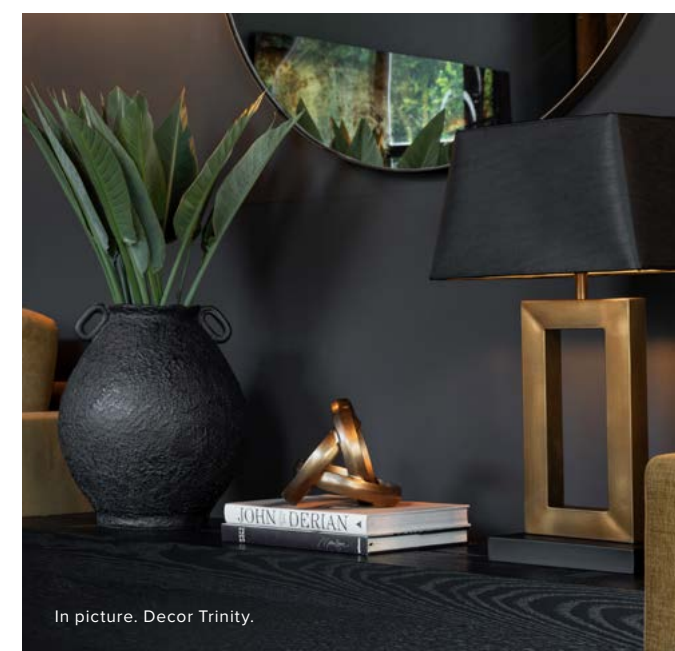

BESNO

Decor chain. Antique brass. Metal.
w 35 x d 14 x h 9 cm | **06-01349**

In picture. Decor Trinity.