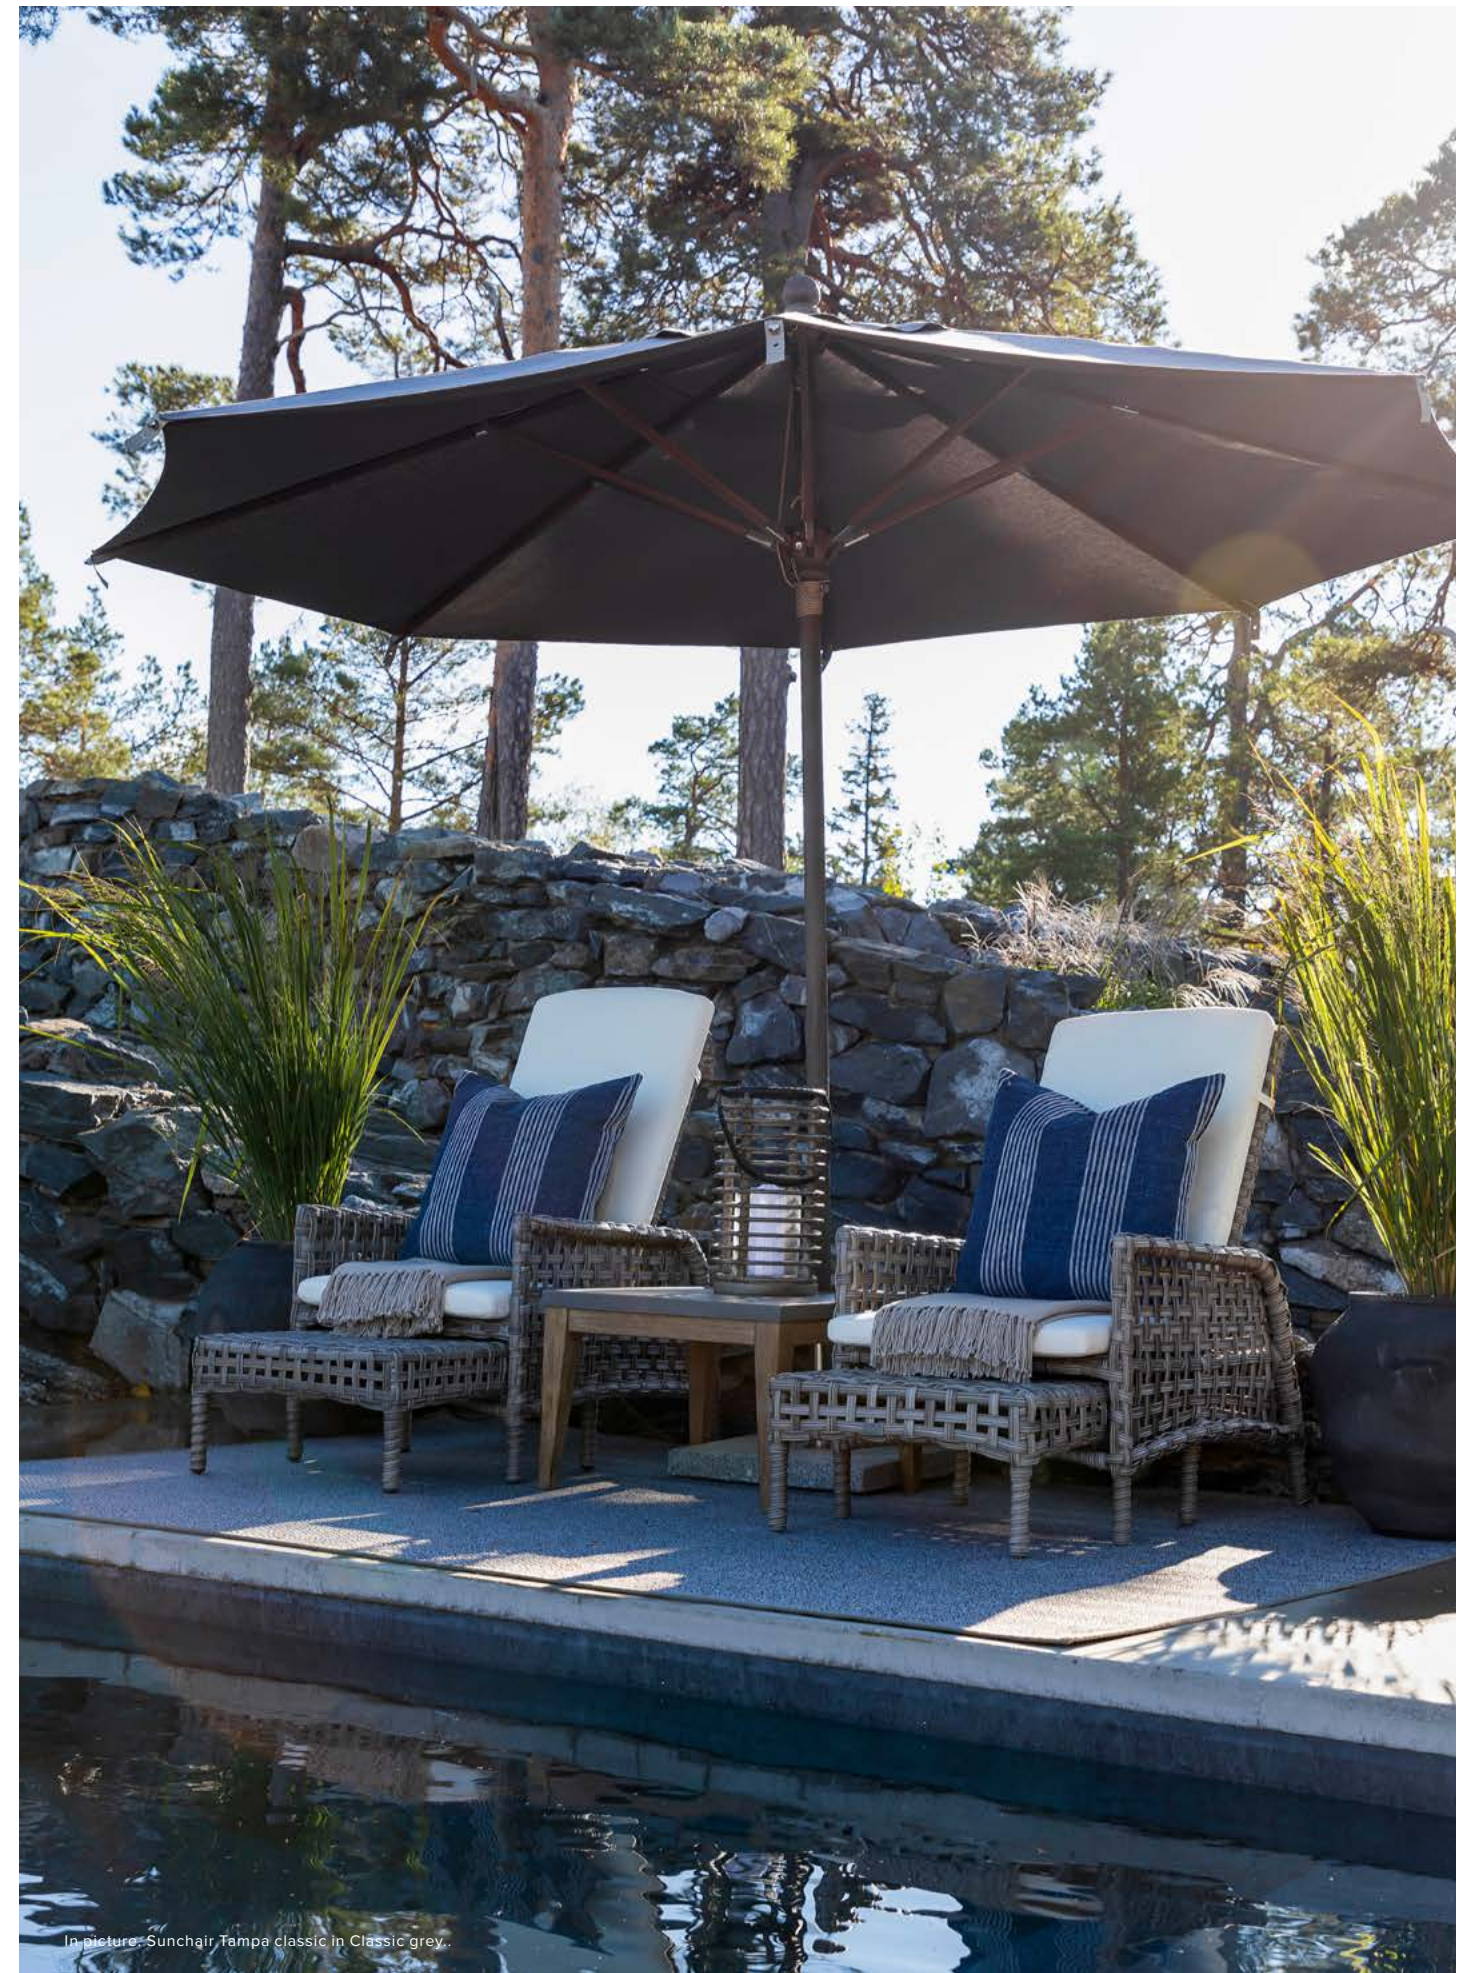

In picture: Sunchair Tampa classic in Classic grey.