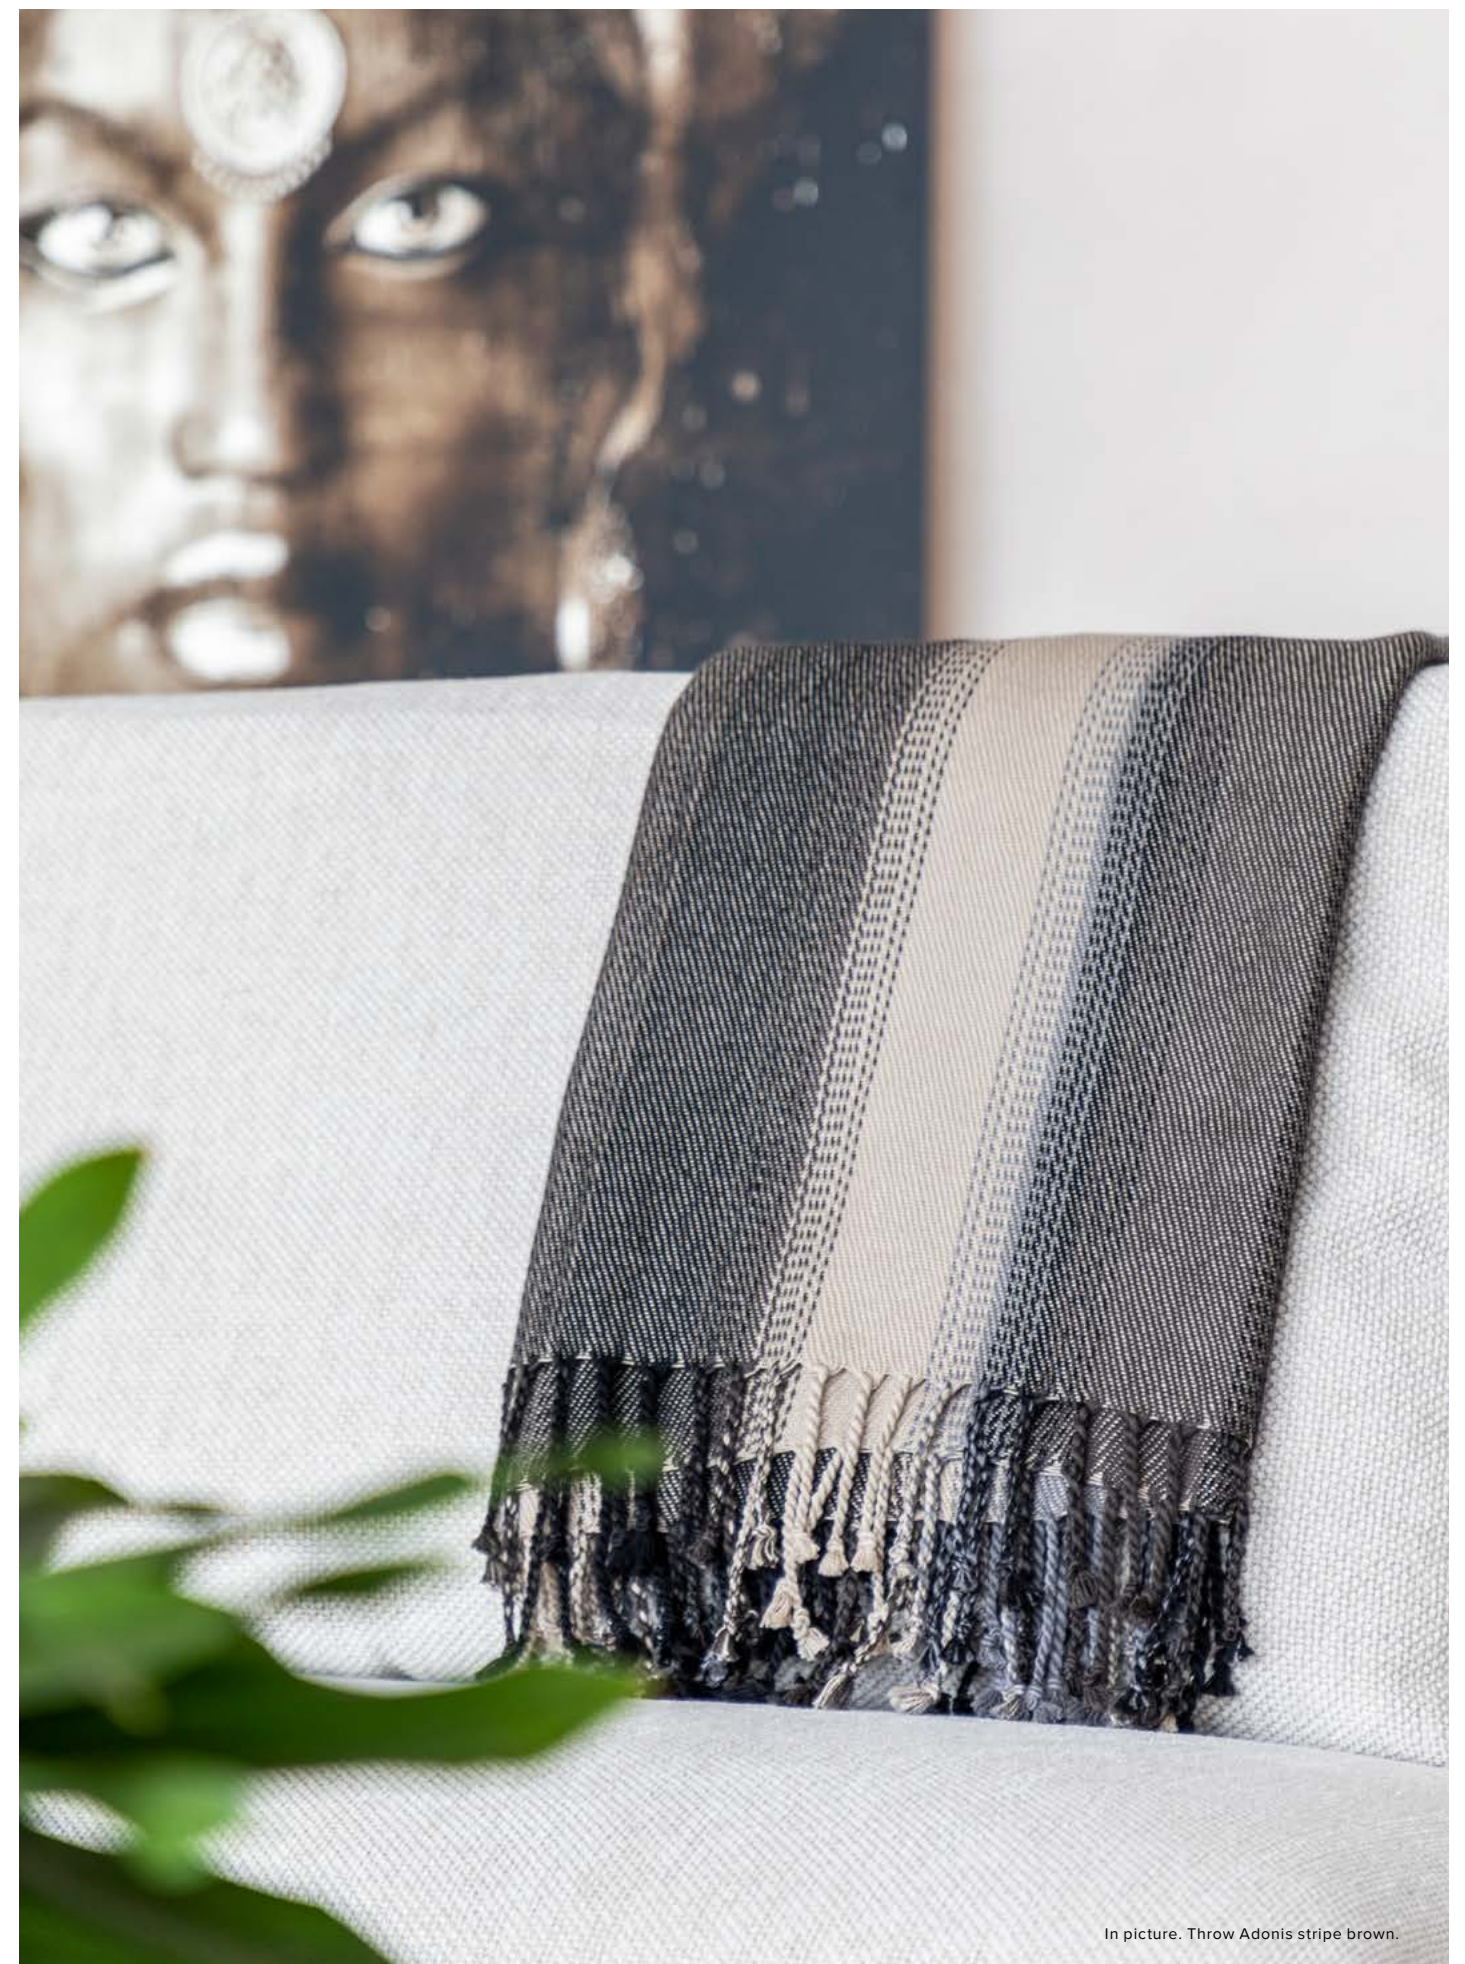

ADONIS STRIPE BROWN
Throw. 100% cotton.
w 180 x h 130 cm | **60-71093**
w 250 x h 130 cm | **60-71103**

In picture. Throw Massimo black.

In picture. Throw Adonis stripe brown.

SOFT & EXCLUSIVE FUR

CAVALESE CREAM
CC plain. 80% acryl, 20% polyester.
w 50 x h 50 cm | **A-7-0001-2**
w 60 x h 40 cm | **A-7-0002-2**
w 60 x h 60 cm | **A-7-0003-2**