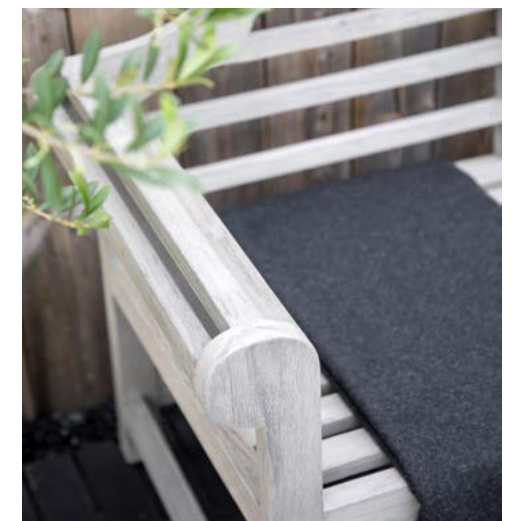

- Solid teak wood
- Treated with silicon vitriol

CLASSIC BLACK & BLACK TWIST

ORLANDO CLASSIC

Sunbed. Classic black.

w 75 x l 200 x h 35 x sh 40 cm | 12-12739

☐ Cushion offwhite | 12-12770

- All weather wicker
- Frame in aluminum
- Adjustable in 5 positions
- Cold foam/polyether and fiber in cushions
- Fabric 100% polyester
- Available in more colors